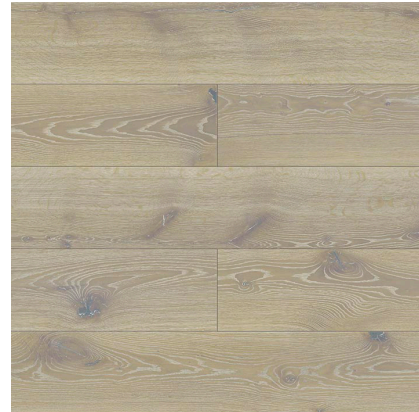

Model: WALD 1L CUSTOM SUPREME LIGHT GREY

Codes: 100336995

Group: G-283

Format: 35X350CM

COMPOSITION

	Size	Material	Type of material
 Layer 1	0.060-0.070	Varnish	Apresto treatment

FEATURES

A

L'ANTIC COLONIAL's varnishing, in two finishes, APRESTO (gloss) and APRESTO MATE (matte), provides a unique surface quality that satisfies the most demanding requirements. Advantages: It achieves the highest cleanliness because, since the pores are sealed, dirt and dust remain on the surface and can be easily cleaned.